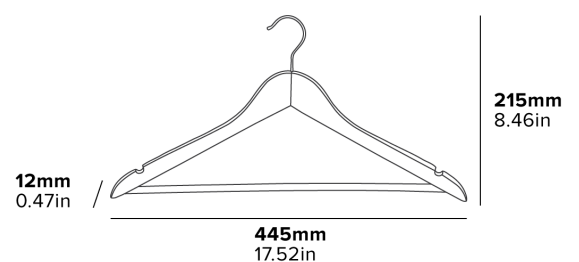

CHELSEA

Guest Hanger

CORBY

Specification

Black
0.10kg

CHELSEA

Guest Hanger

CORBY