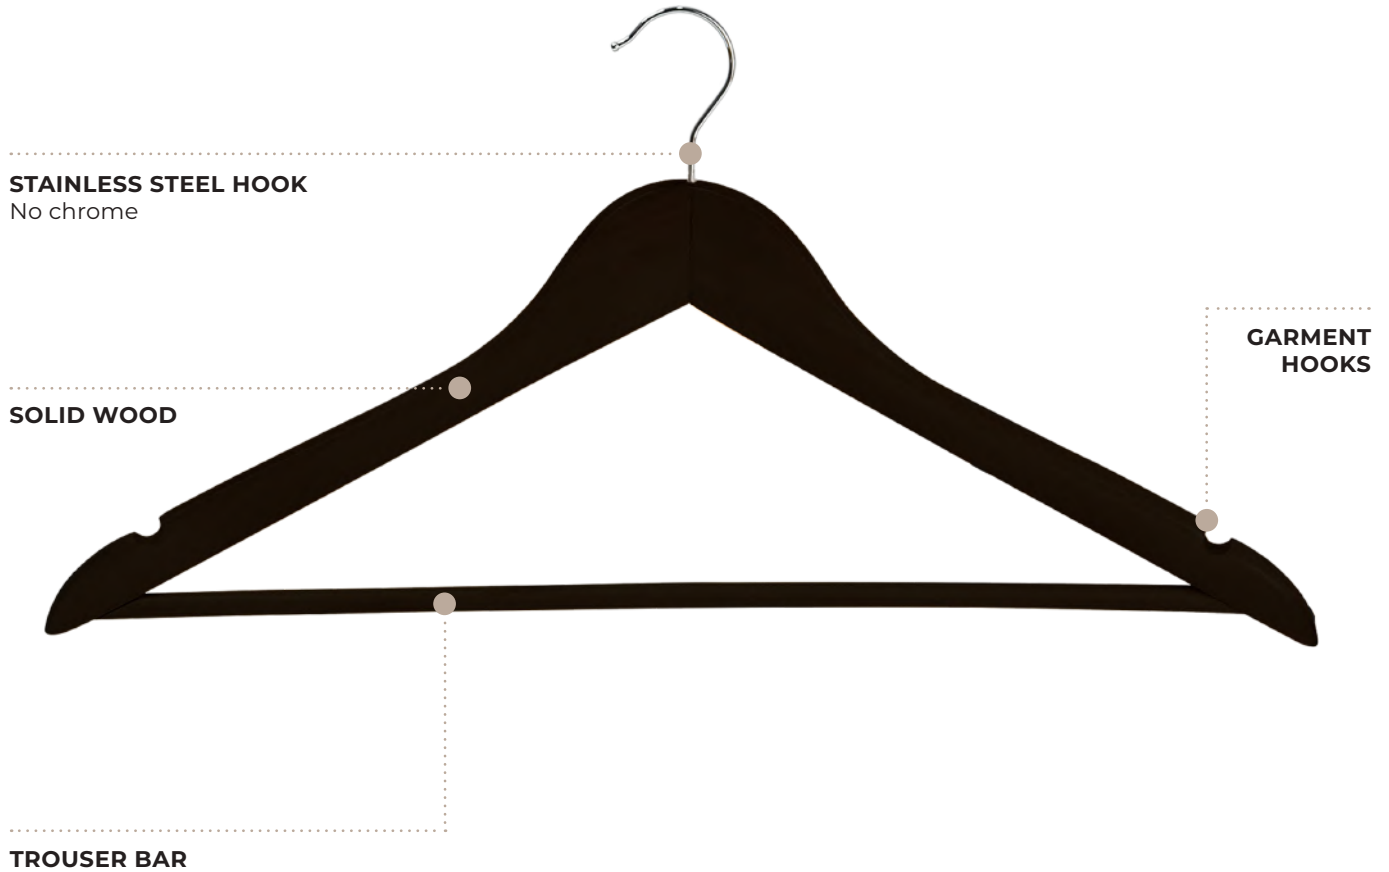

CHELSEA

Guest Hanger

CORBY

Specification

Black
0.10kg

CHELSEA

Guest Hanger

CORBY

ABOUT THIS PRODUCT

The Chelsea Guest Hanger offers a stylish, eco-friendly solution for your hotel rooms. Made from solid wood, this black hanger features a standard hook, a trouser bar, and integrated garment hooks for easy organization. Durable and sustainable, it's the perfect choice for enhancing your guests' experience.